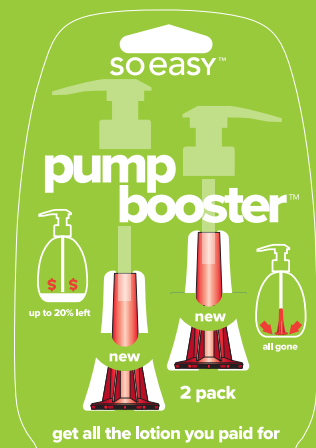

# so easy™ pump booster™

*New!*

**GET ALL THE LOTION YOU PAID FOR**

- Boost trapped lotion from the bottom of bottles
- Between 10% & 27% of lotion is trapped – Consumer Reports®
- Eliminates struggle to retrieve the trapped lotion
- On average saves 1 lotion bottle for every 5 used
- Works with more than 95% of hand & body lotion pumps
- Eco-friendly by eliminating 20% of bottle purchases
- Reusable & Dishwasher Safe