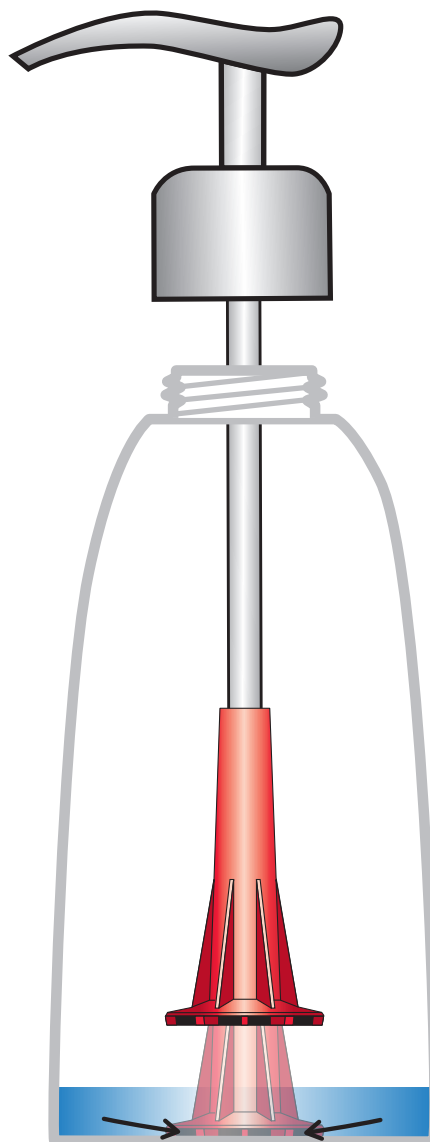

so easy™ pump booster™

New!

GET ALL THE LOTION YOU PAID FOR

- Boost trapped lotion from the bottom of bottles
- Between 10% & 27% of lotion is trapped – Consumer Reports®
- Eliminates struggle to retrieve the trapped lotion
- On average saves 1 lotion bottle for every 5 used
- Works with more than 95% of hand & body lotion pumps
- Eco-friendly by eliminating 20% of bottle purchases
- Reusable & Dishwasher Safe