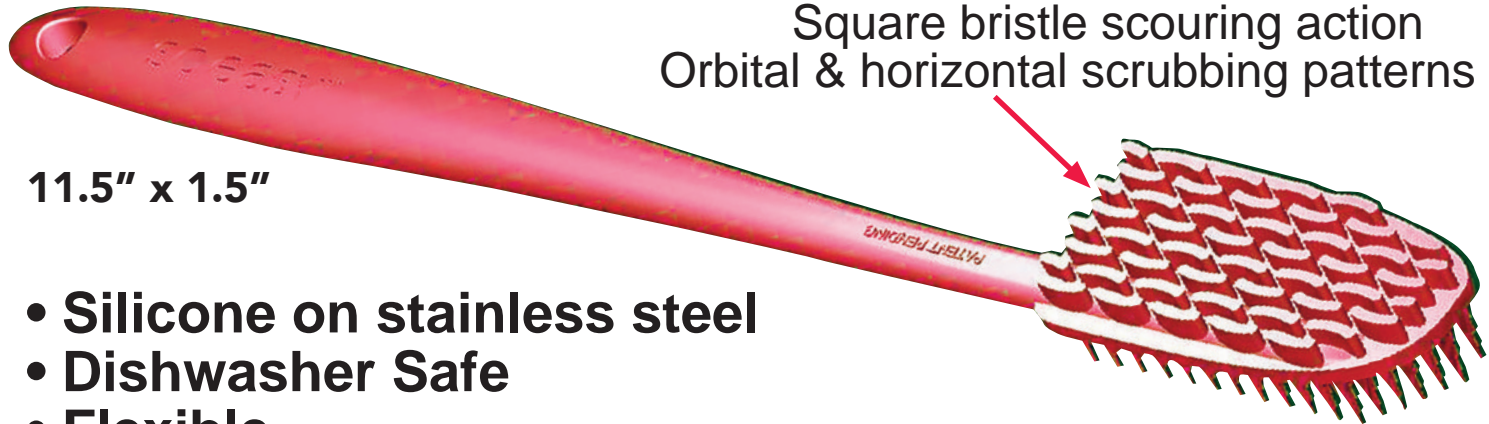

so easy™

Bottle Brush™

New!

more sanitary than traditional bristles

Square bristle scouring action
Orbital & horizontal scrubbing patterns too

11.5" x 1.5"

- Silicone on stainless steel
- Dishwasher Safe
- Flexible
- Durable

**GOOD FOR PLASTIC & GLASS BOTTLES
REACHES BOTTOM & CORNERS**

SKU# CSB663